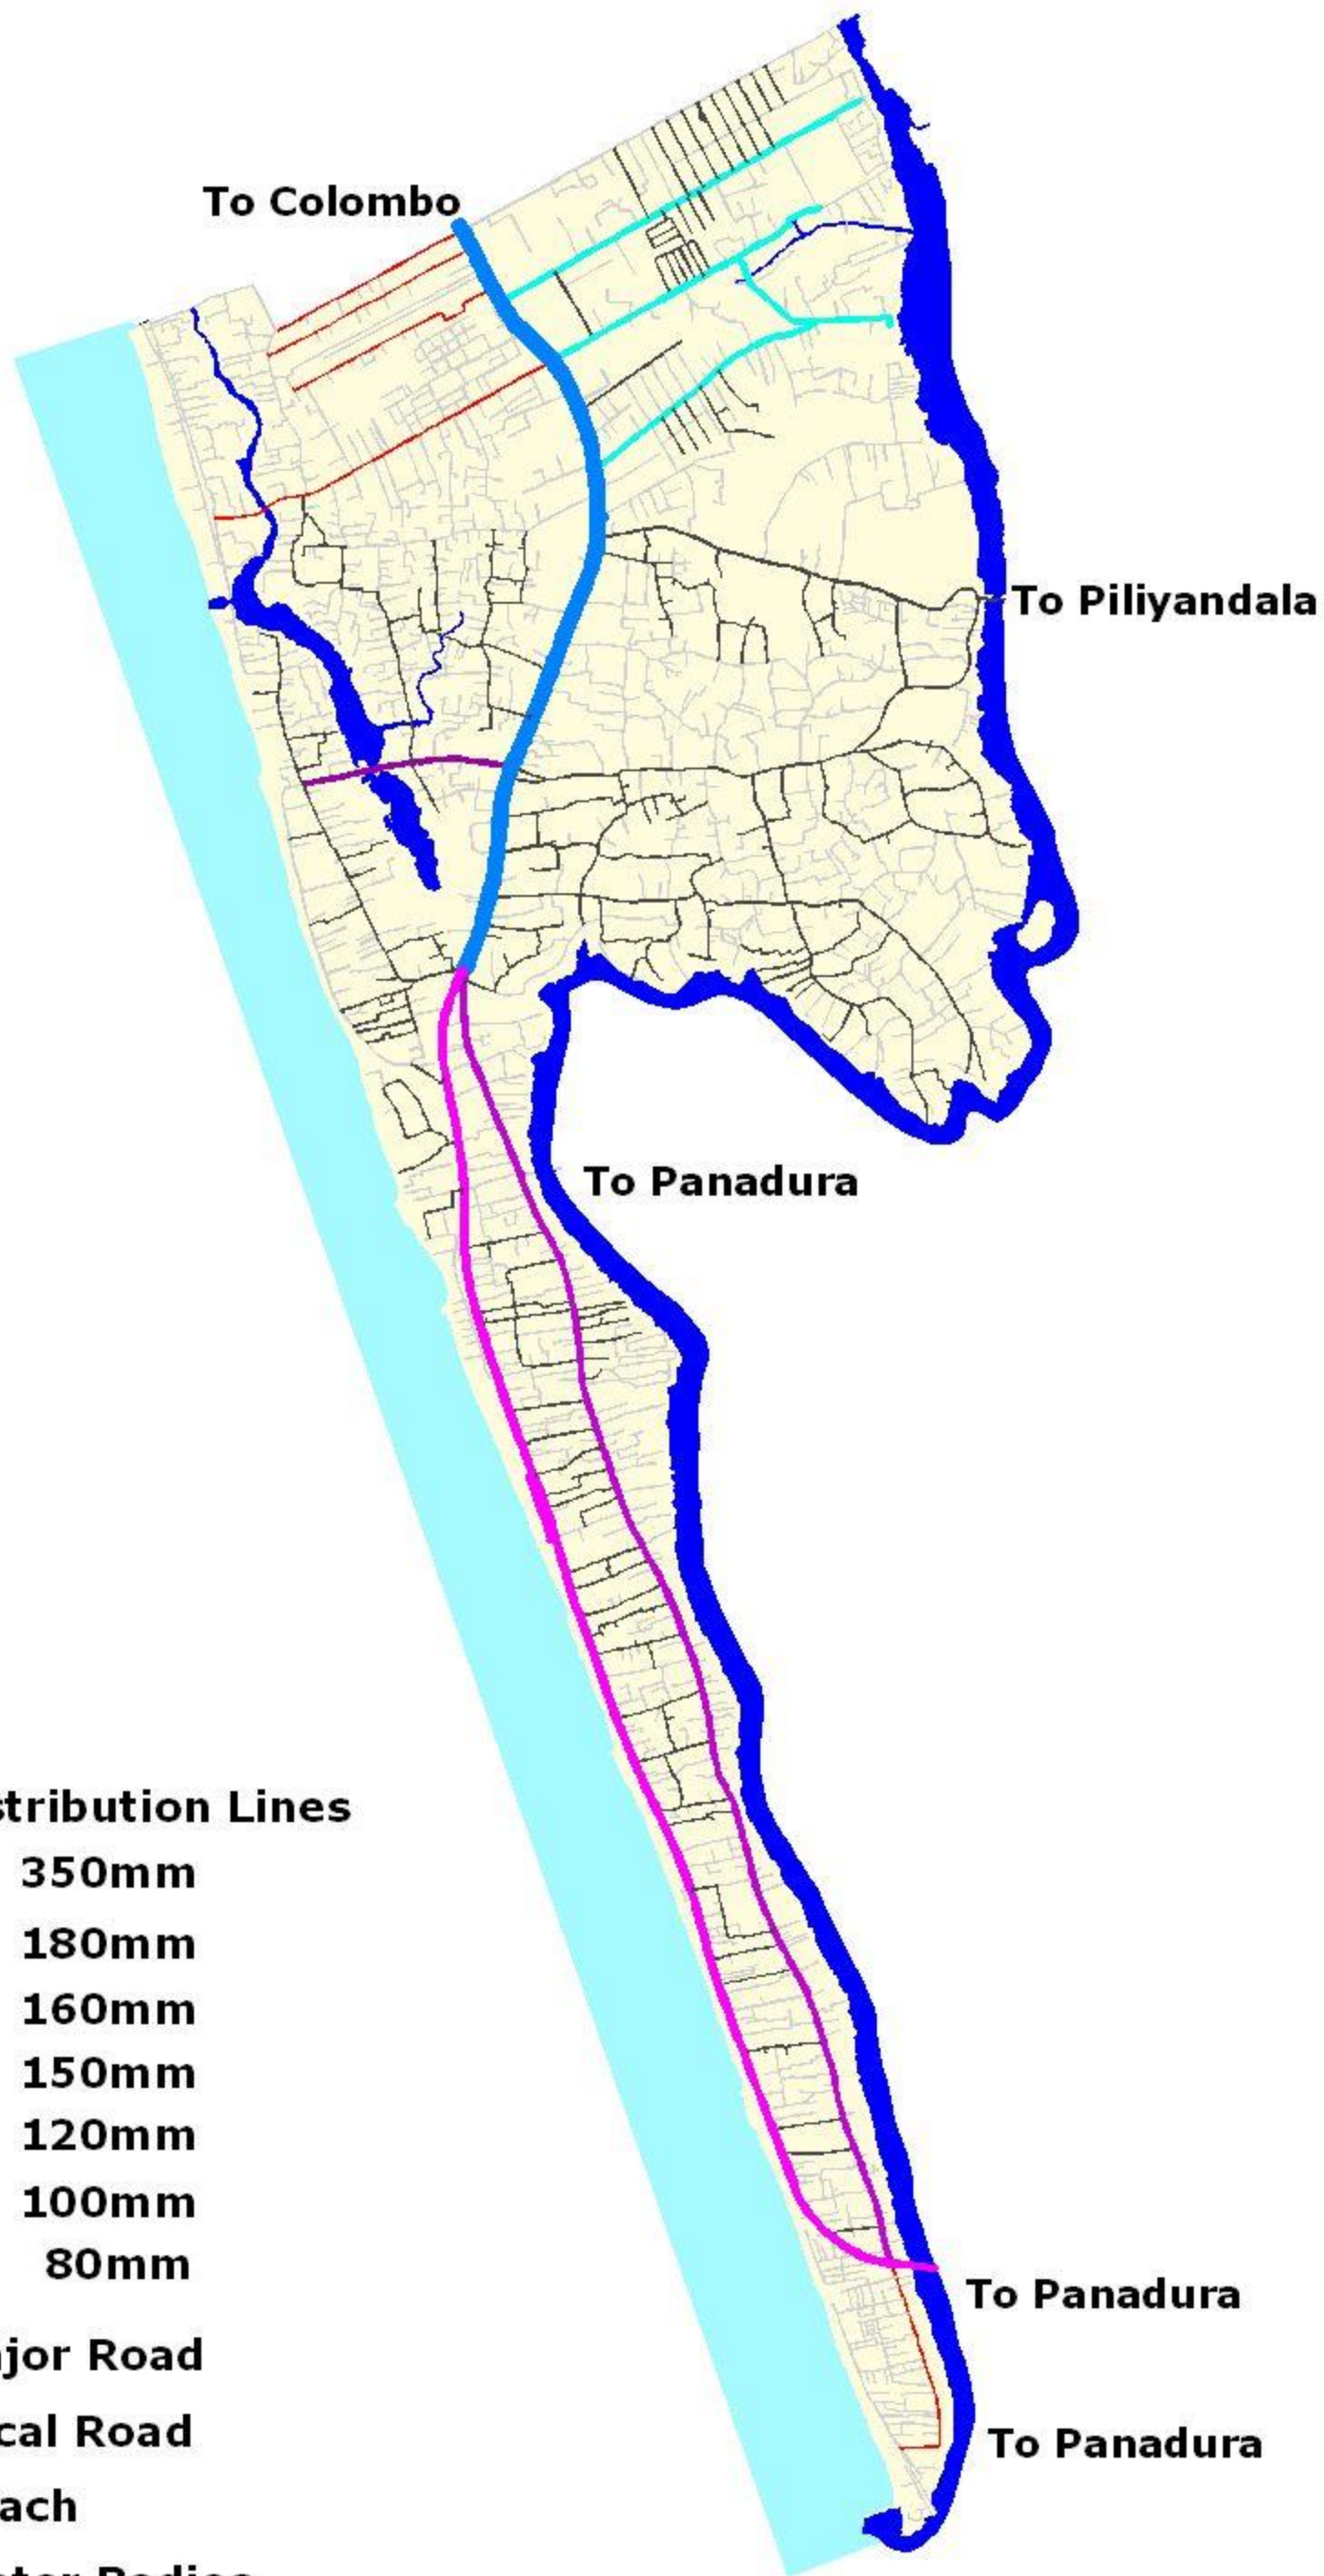

WATER SUPPLY NETWORK

LEGEND

Water Distribution Lines

0.3 0 0.3 0.6 km

MORATUWA MUNICIPAL COUNCIL