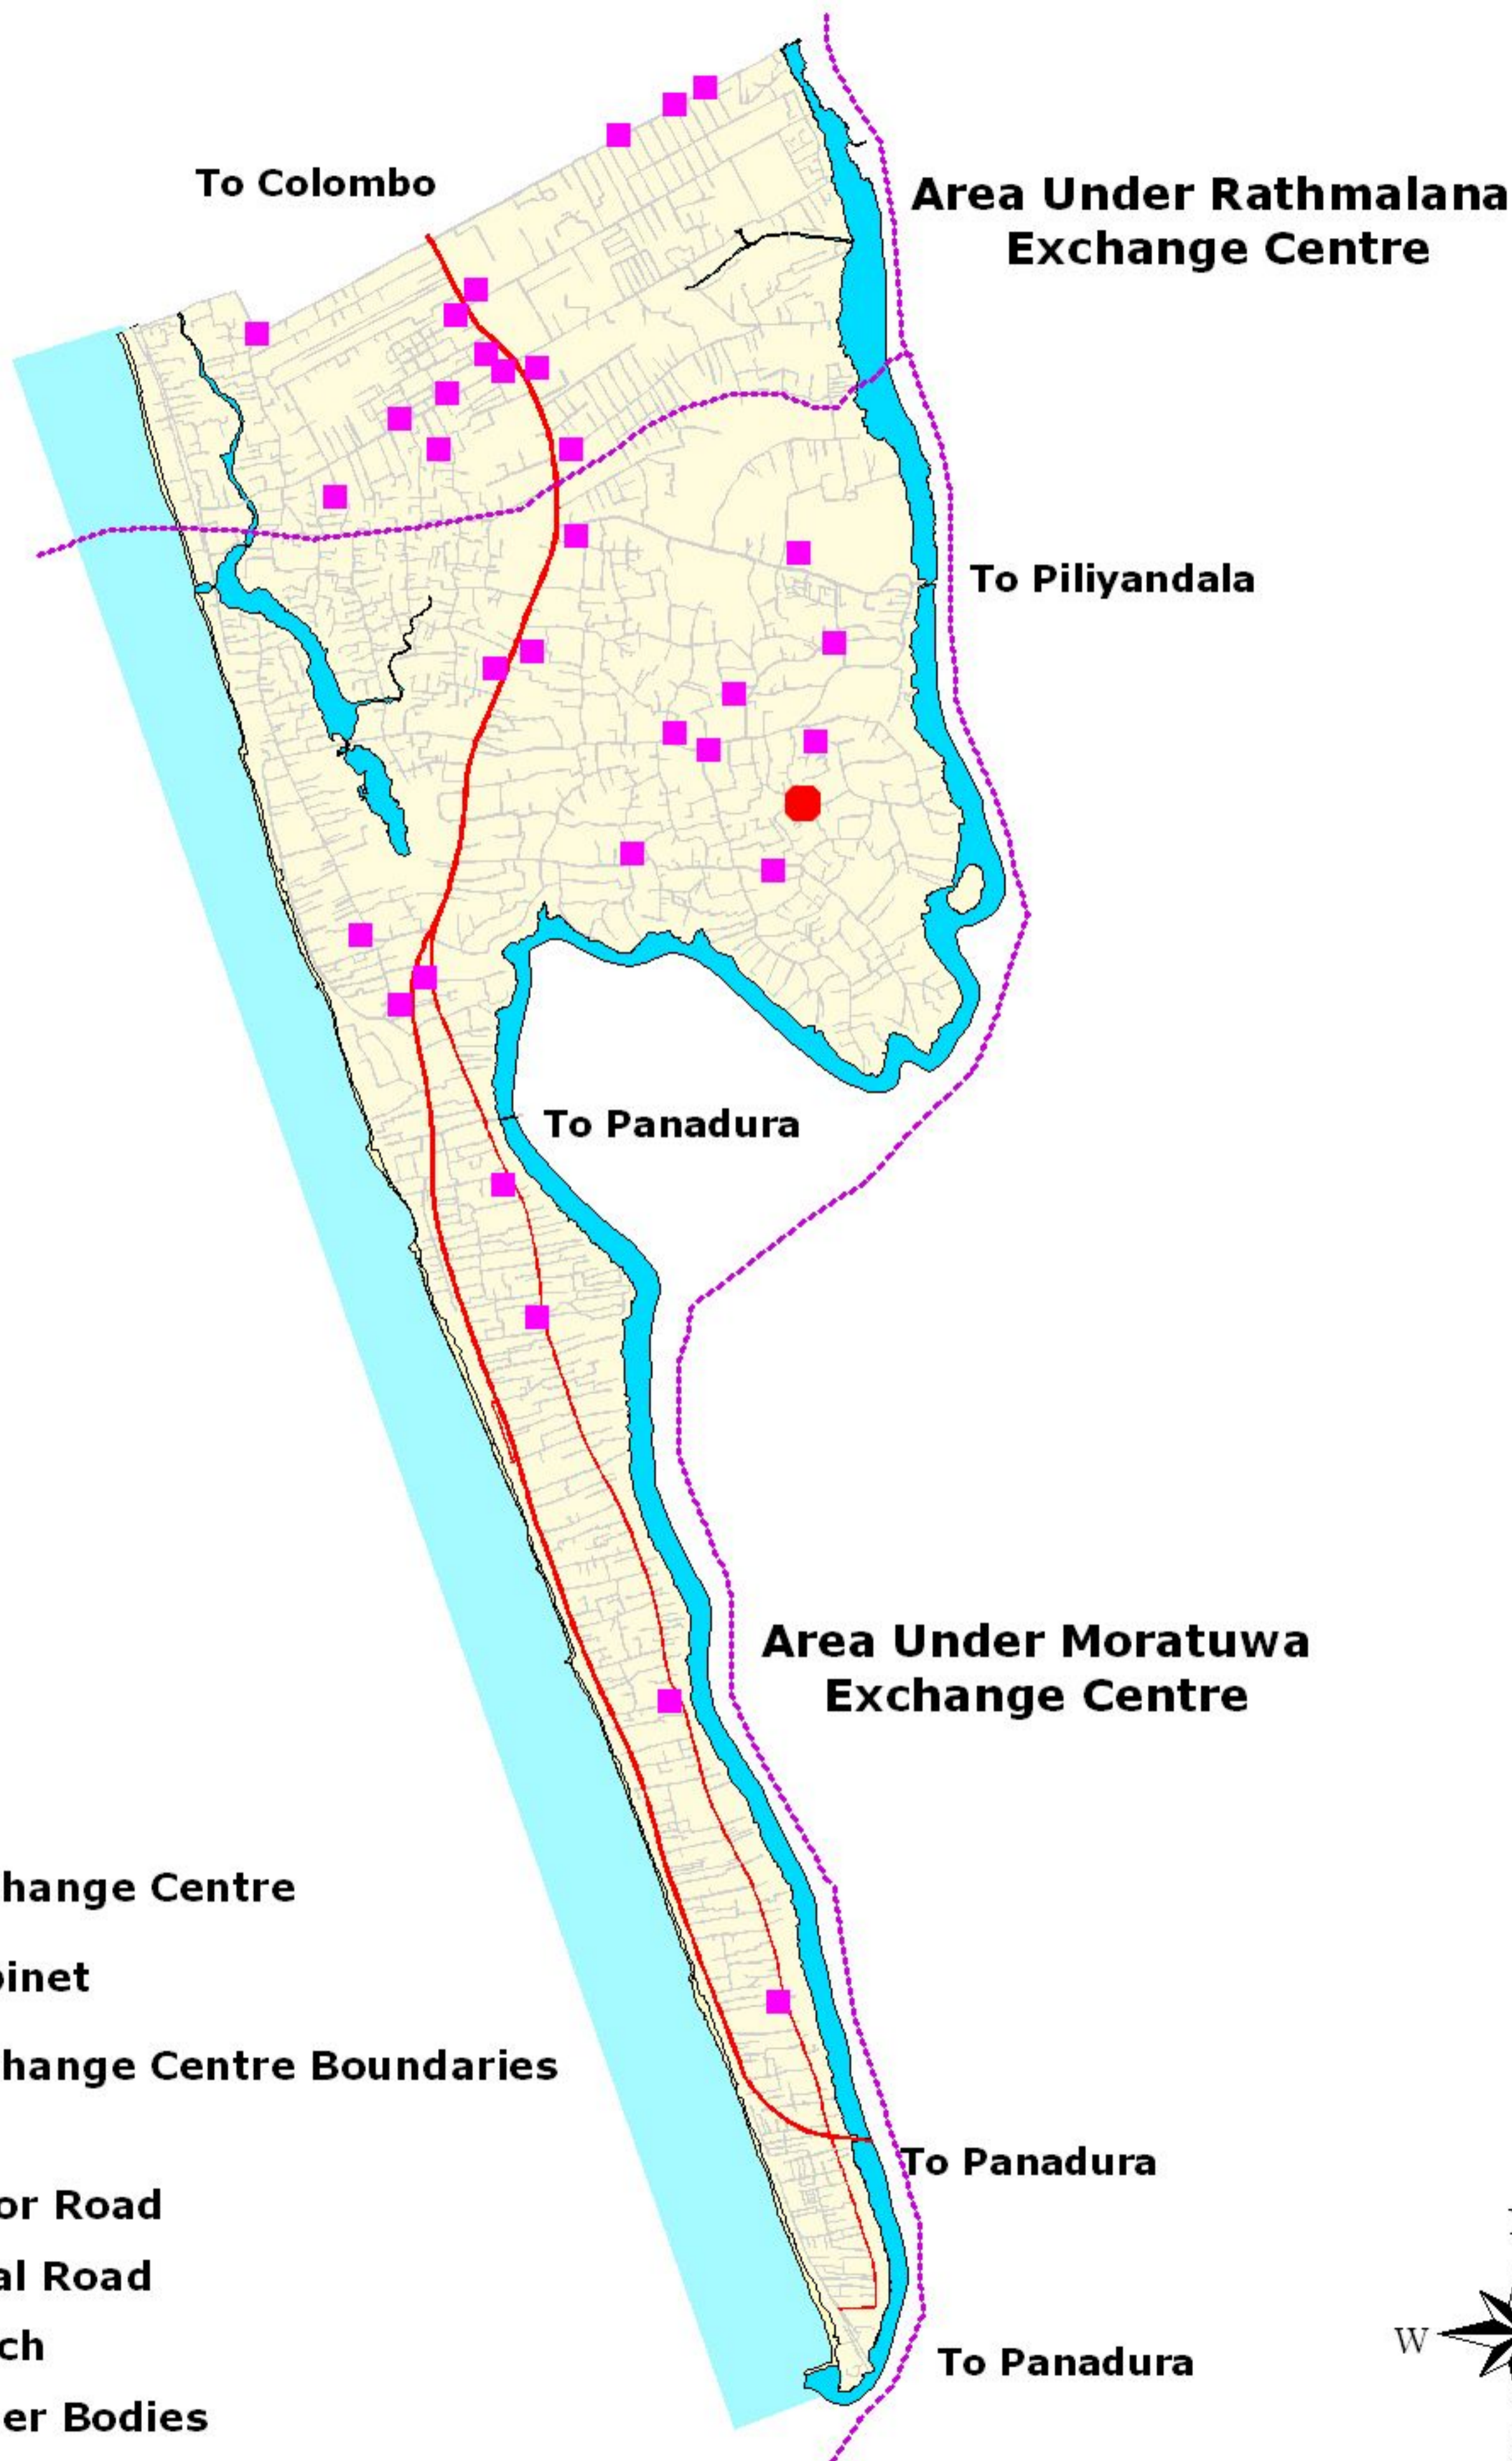

TELECOMMUNICATION FACILITIES

LEGEND

-  Exchange Centre
-  Cabinet
-  Exchange Centre Boundaries
-  Major Road
-  Local Road
-  Beach
-  Water Bodies

0.3 0 0.3 0.6 km

MORATUWA MUNICIPAL COUNCIL