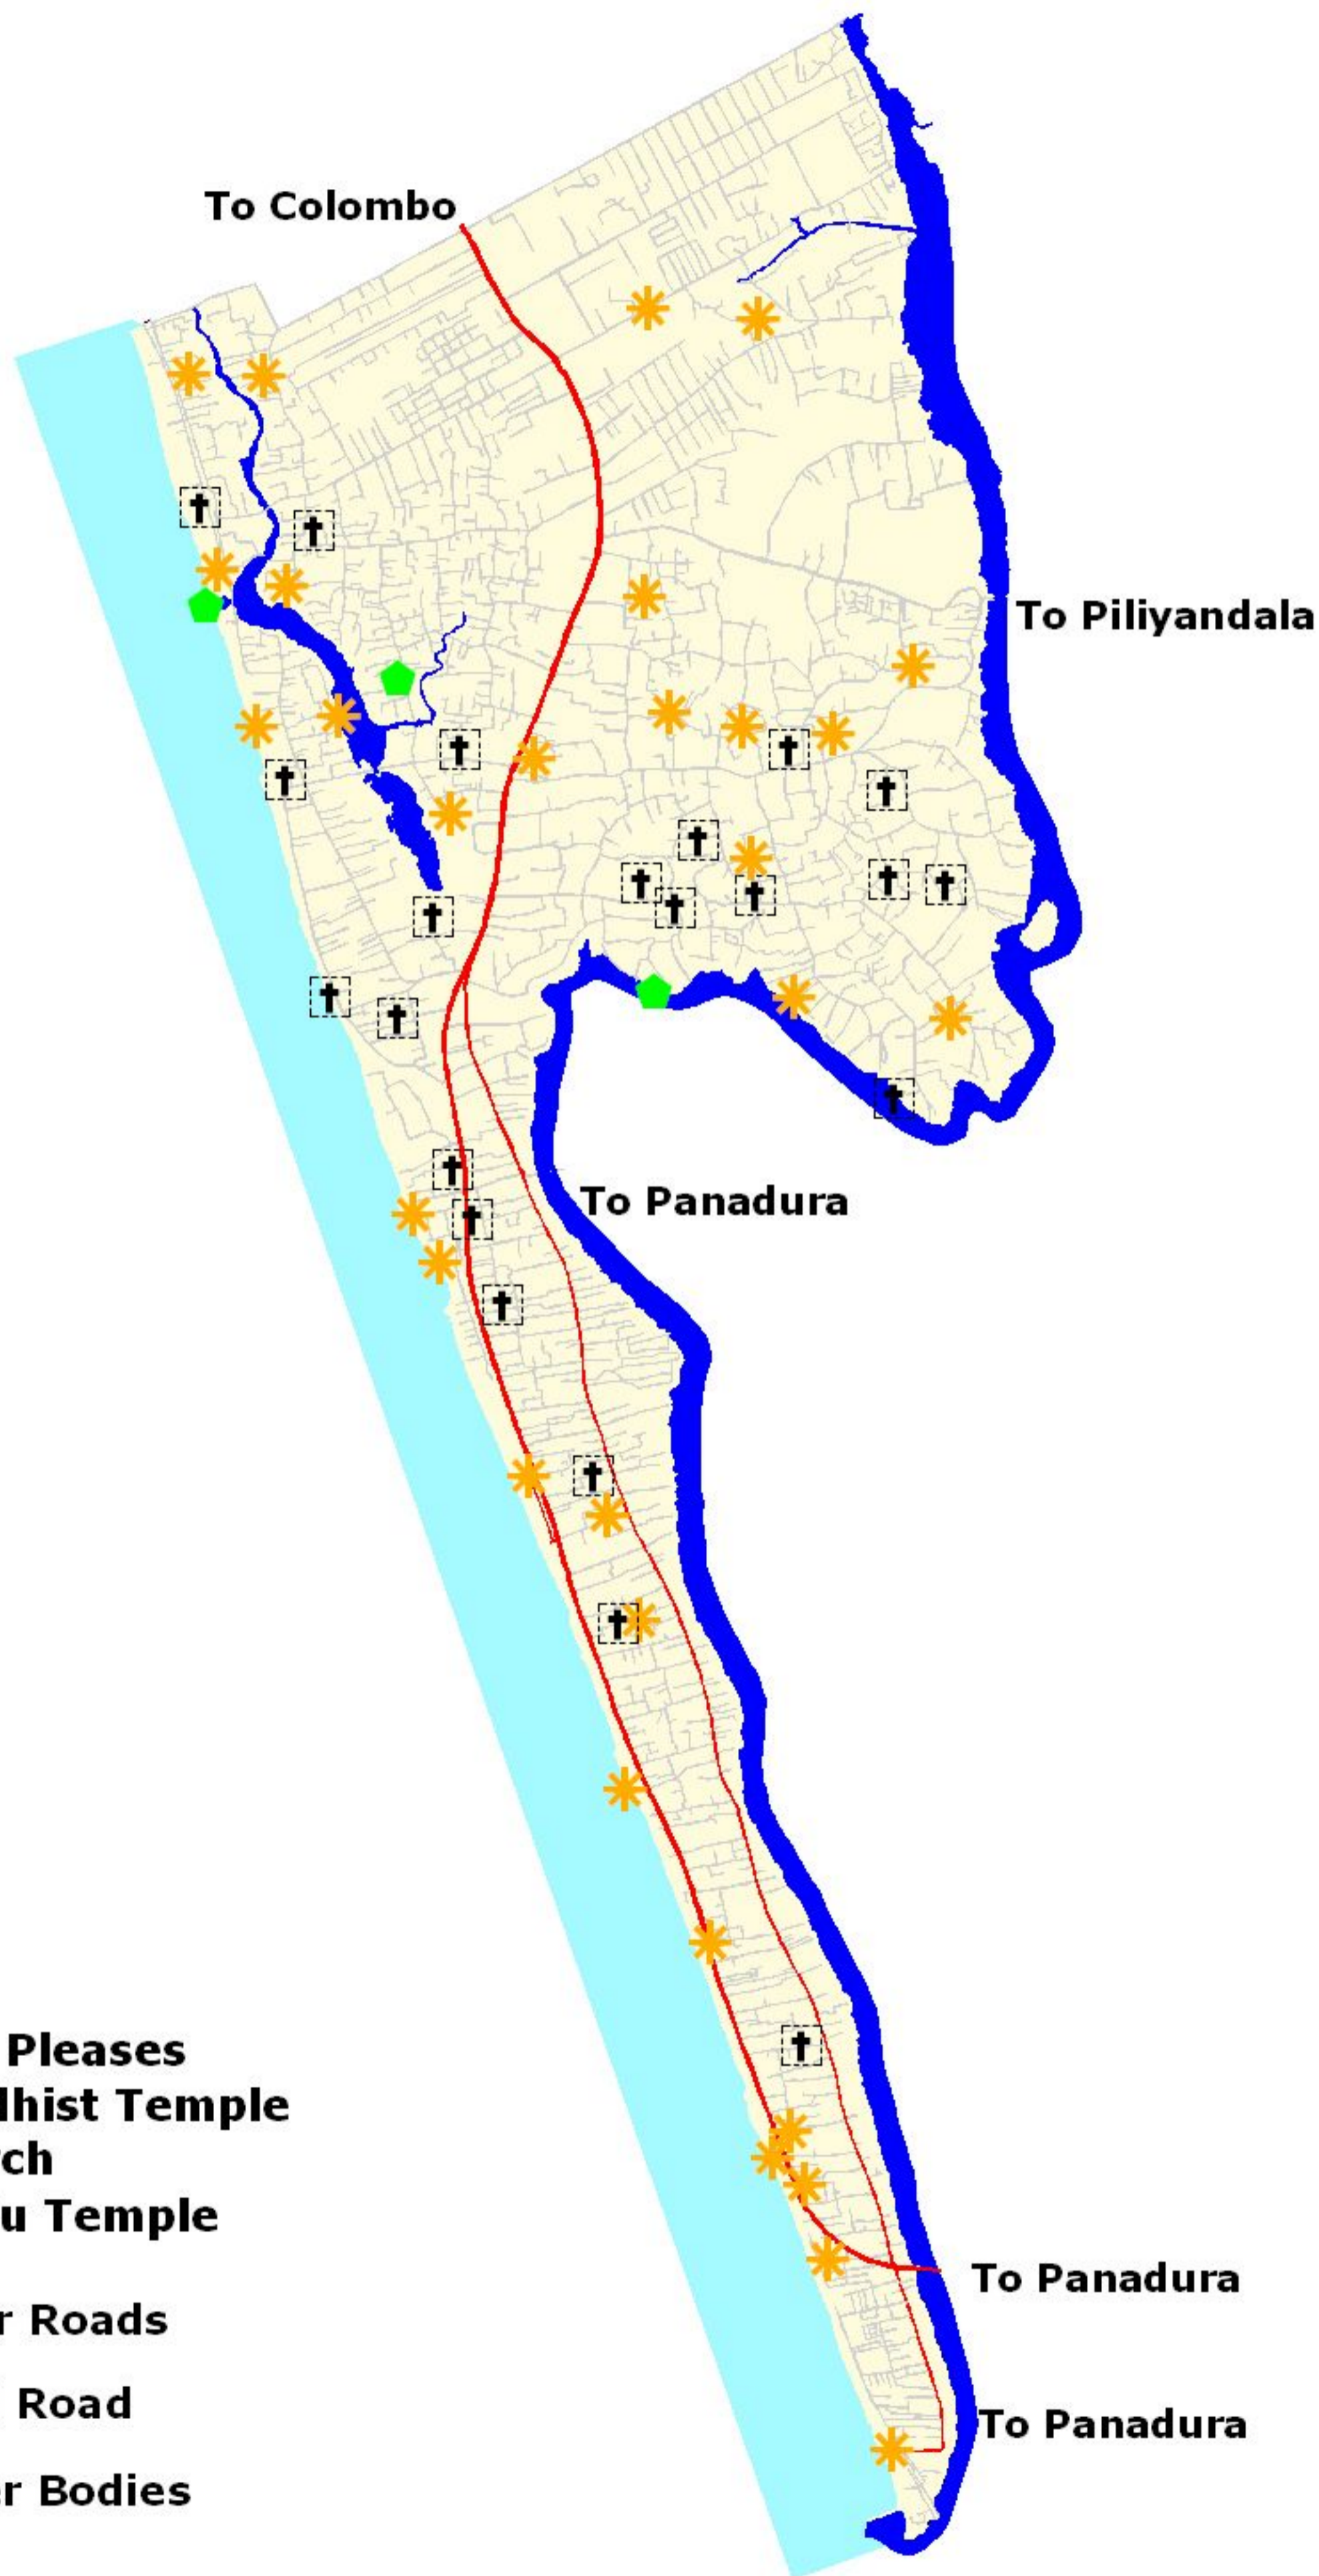

RELIGIOUS PLEASURES

LEGEND

Religious Pleasures

-  Buddhist Temple
-  Church
-  Hindu Temple

-  Major Roads
-  Local Road
-  Water Bodies

0.3 0 0.3 0.6 km

MORATUWA MUNICIPAL COUNCIL