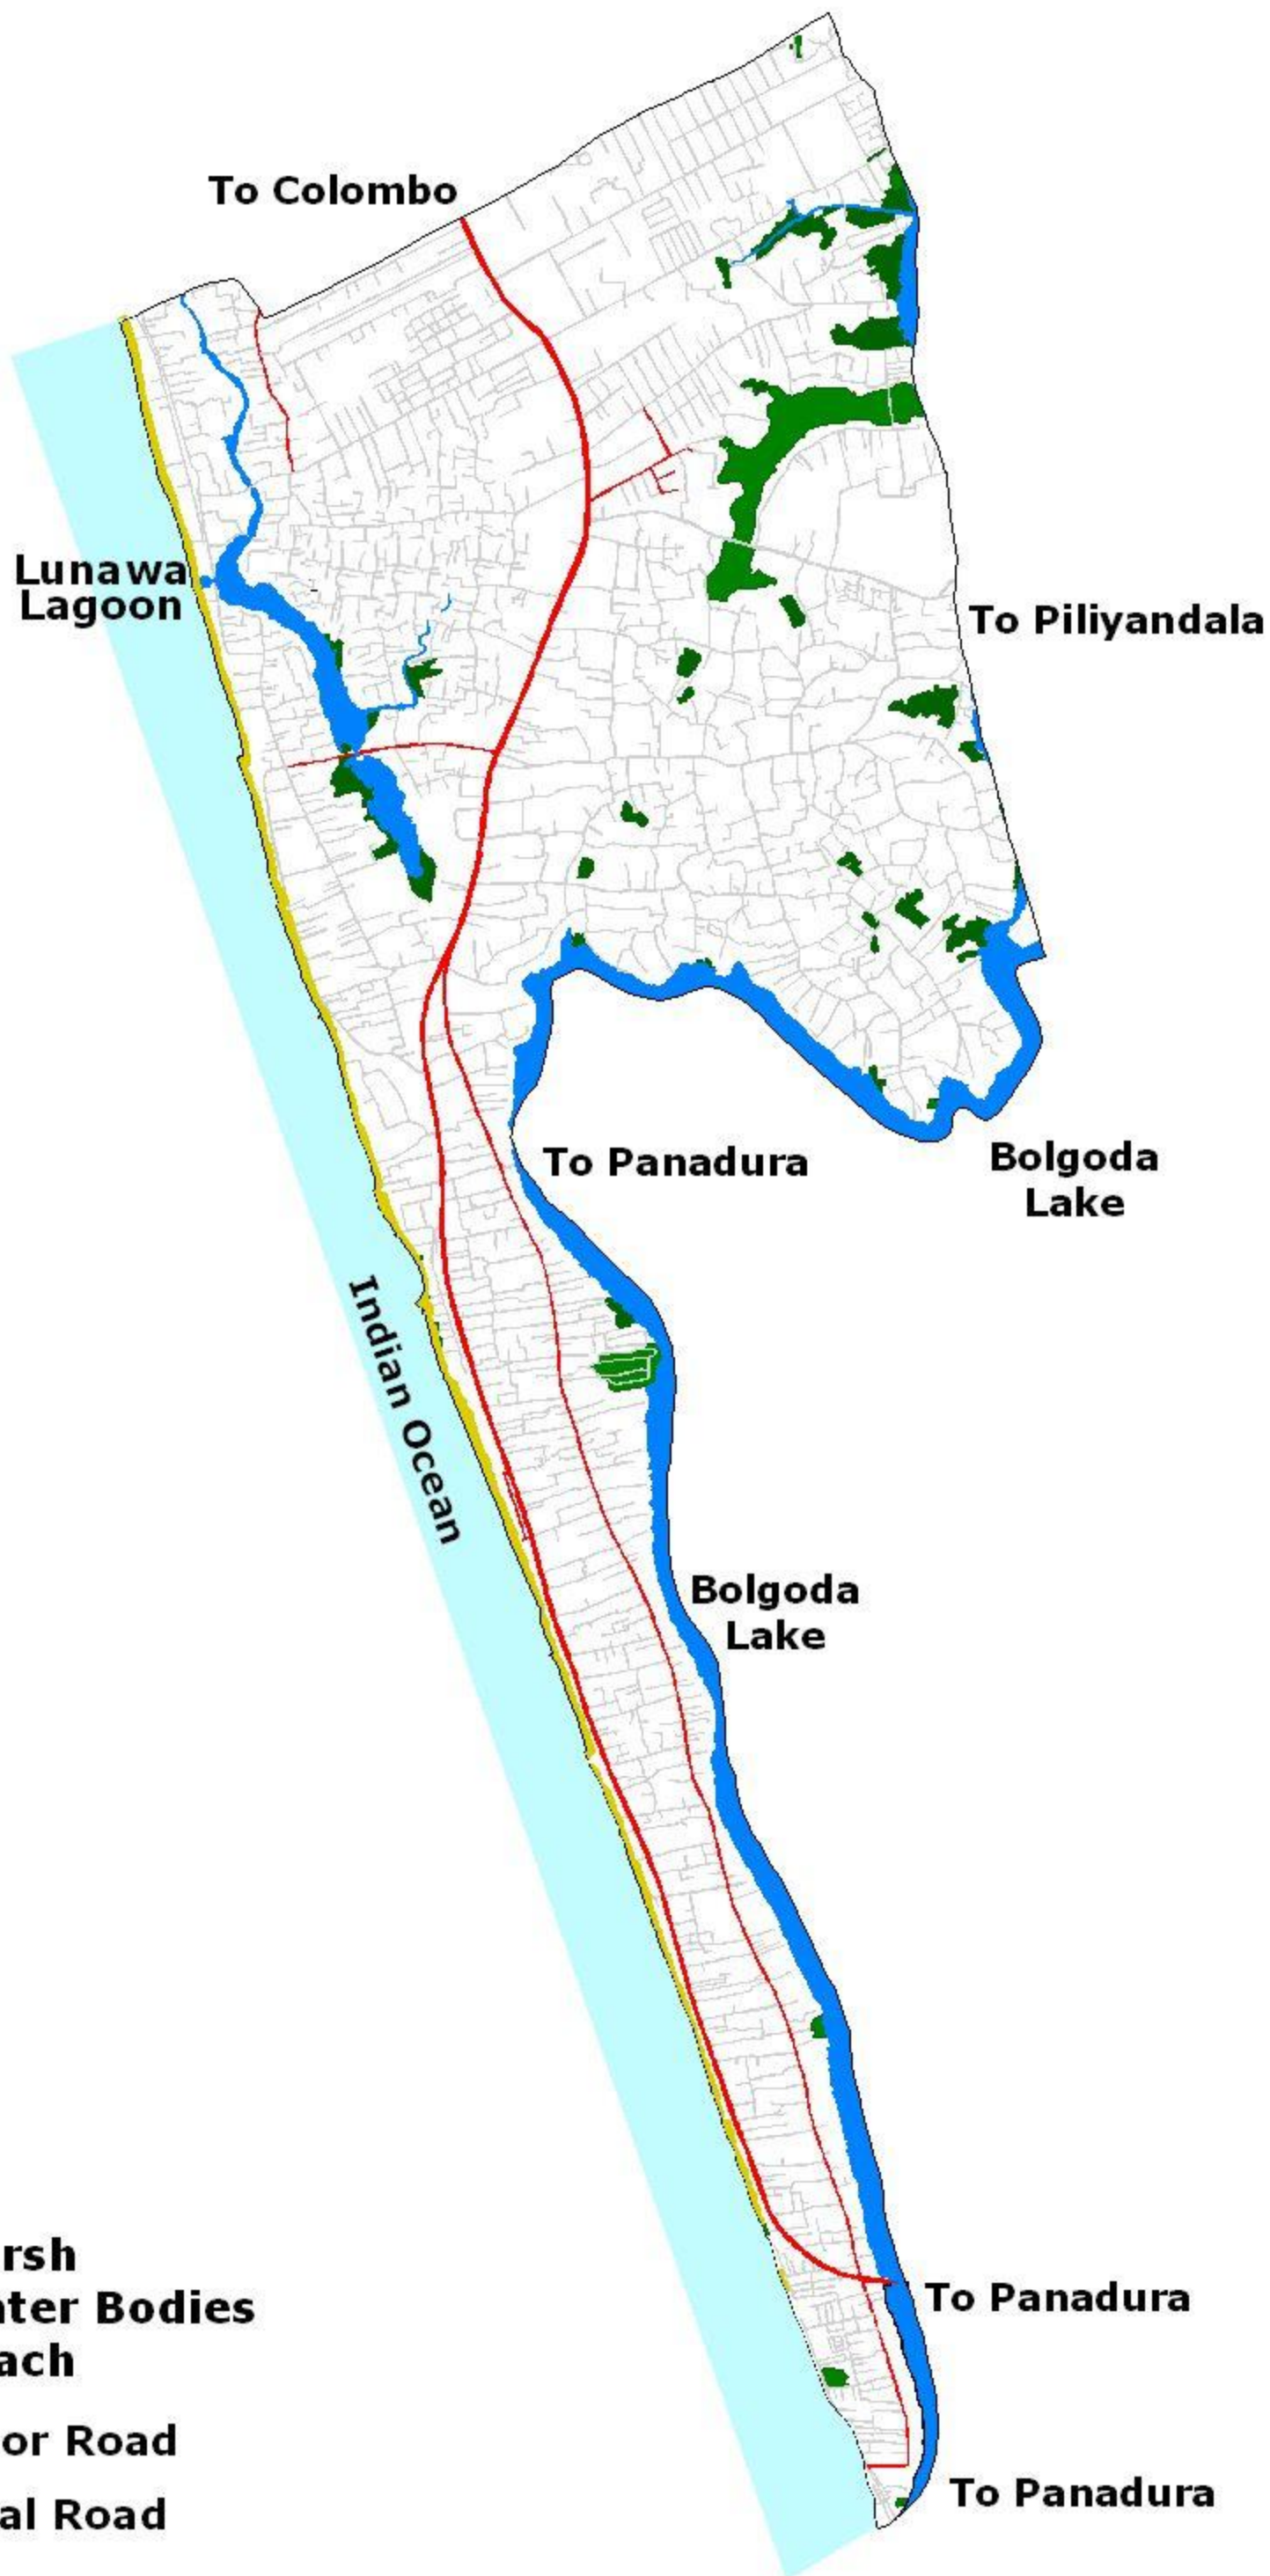

ENVIRONMENTAL SENSITIVE AREAS

LEGEND

-  Marsh
-  Water Bodies
-  Beach
-  Major Road
-  Local Road

0.3 0 0.3 0.6 km

MORATUWA MUNICIPAL COUNCIL